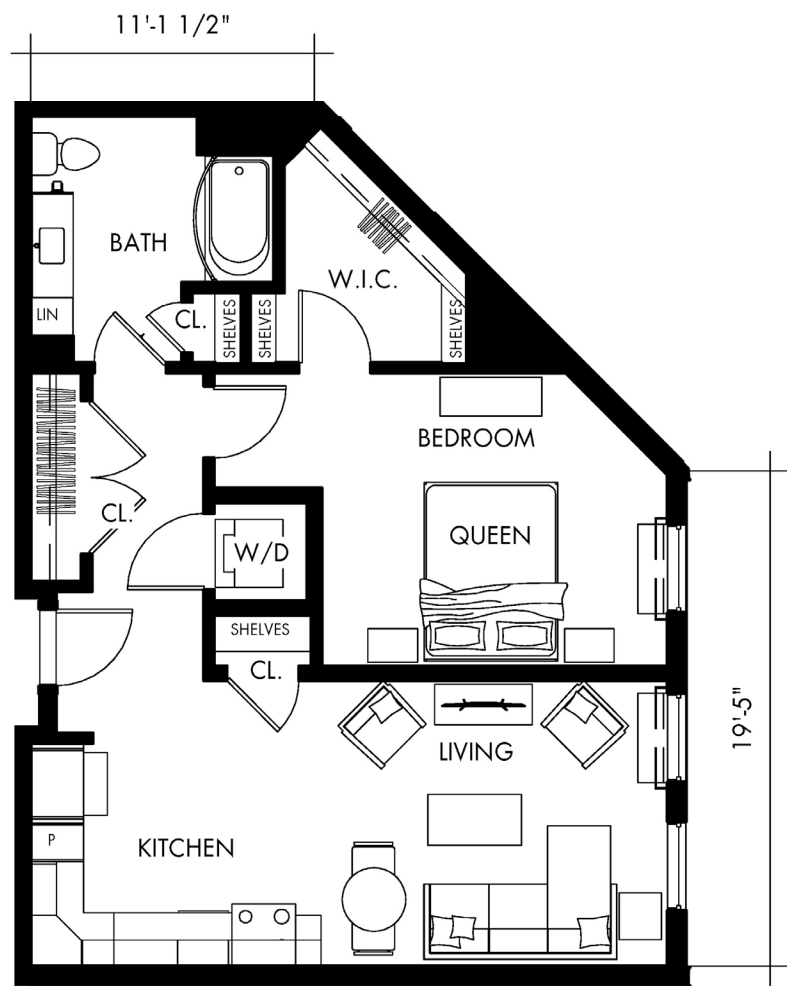

# 1010

APARTMENTS

1010APARTMENTS.COM  
@1010ALLENTOWN #LIVELOUD1010

## Alpha.1T

1 BEDROOM  
1 BATHROOM  
792 SF

- BATH - 9' 6 1/2" X 9' 8"
- KITCHEN - 12' 6 1/2" X 11' 4"
- W.I.C. - 7' 2" X 9' 2"
- LIVING - 11' 5" X 11' 4"
- BEDROOM - 13' 6 1/2" X 11' 6"

610.841.2489 • 1010Allentown.com • 1010 Hamilton St.  
1010.PropertyWebsite.LandmarkCommunities@aptleasing.info