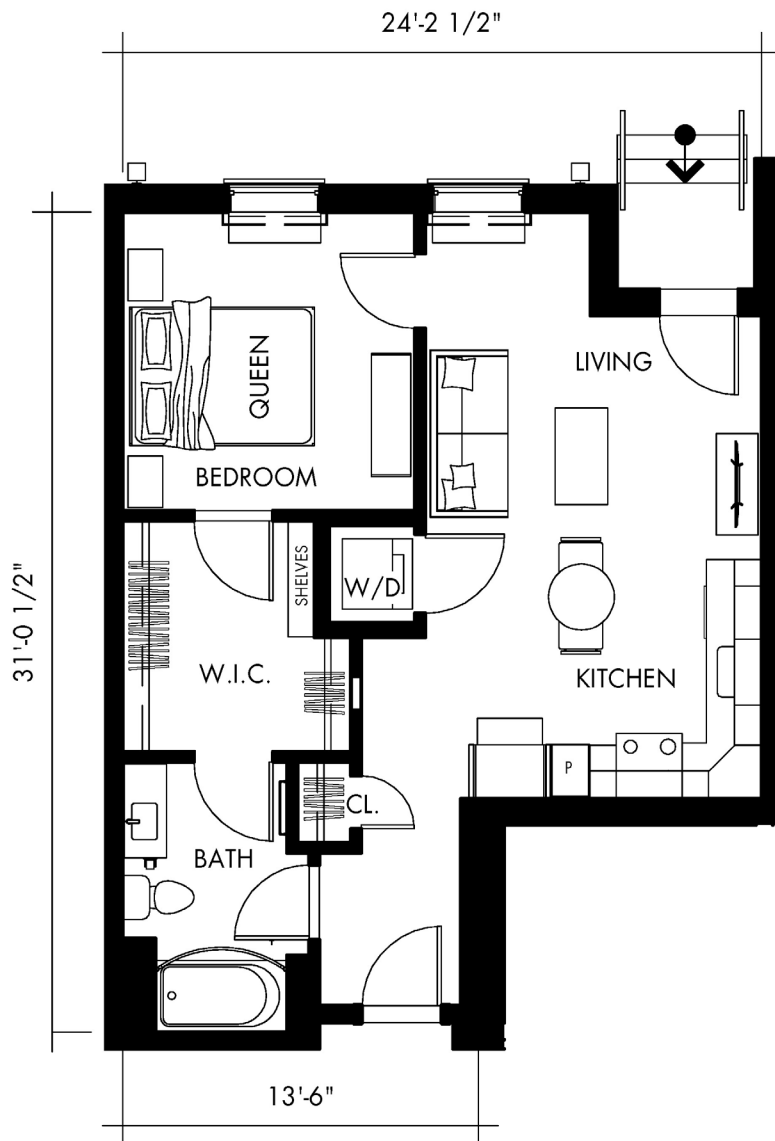

# 1010

APARTMENTS

1010APARTMENTS.COM  
@1010ALLENTOWN #LIVELOUD1010

## Alph6.1T

1 BEDROOM  
1 BATHROOM  
703 SF

BATH - 6' 2 1/2" X 10' 2"  
KITCHEN - 11' 1/2" X 9'  
W.I.C. - 7' 2 1/2" X 8' 2"  
LIVING - 12' 9" X 13' 9 1/2"  
BEDROOM - 11' X 11' 9"

610.841.2489 • 1010Allentown.com • 1010 Hamilton St.  
1010.PropertyWebsite.LandmarkCommunities@aptleasing.info

Leasing Office | 902 Hamilton Street | Allentown, PA 18101 | [moveupdowntown.com](http://moveupdowntown.com)

These floor plans are artist renderings, conceptual only, and based on current development plans which are subject to change without notice. Square footage and dimensions are approximate and may vary in actual building. Prices are subject to change without notice.