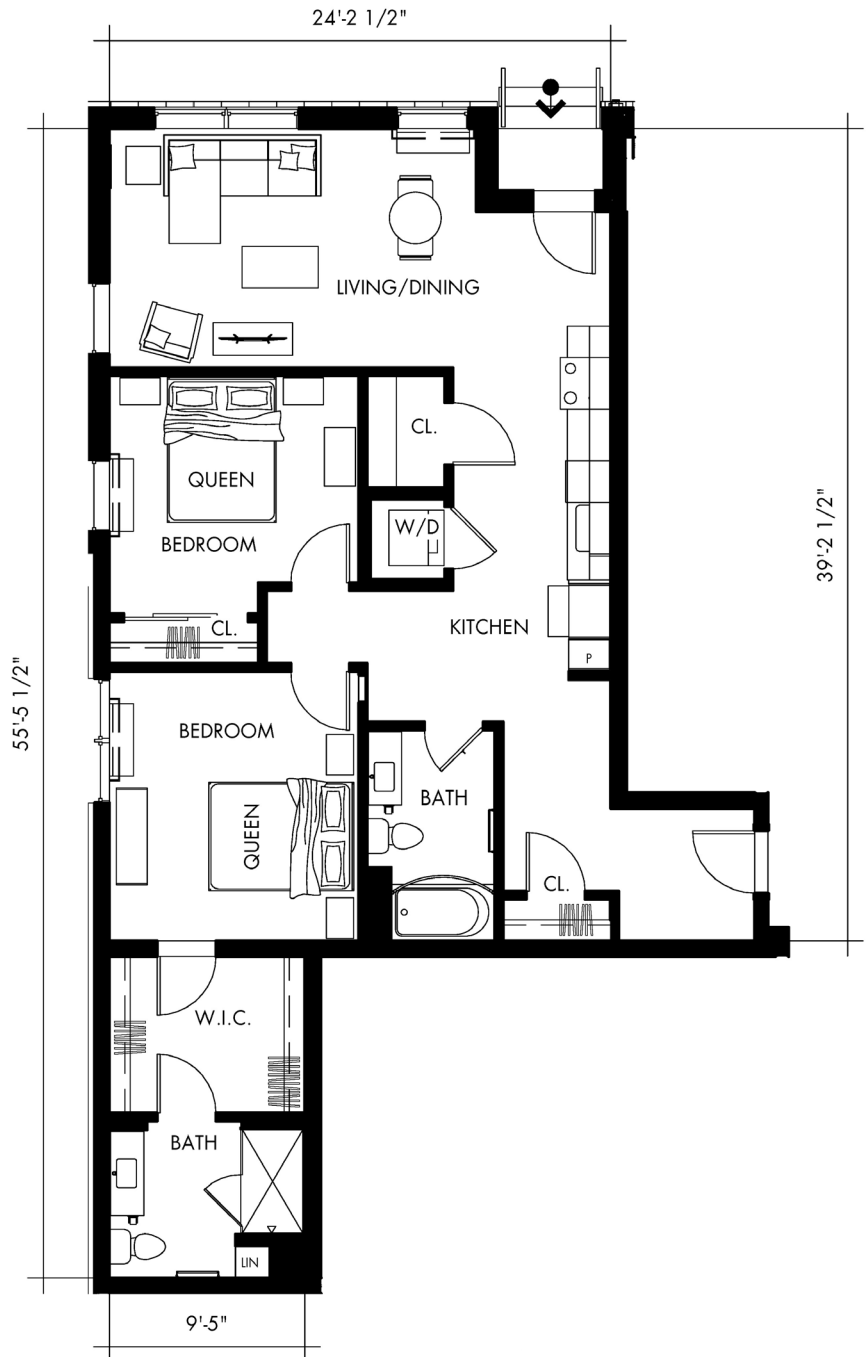

1010

APARTMENTS

1010APARTMENTS.COM
 @1010ALLENTOWN #LIVELOUD1010

Betal.1T

2 BEDROOM
 2 BATHROOM
 1,254 SF

- BATH 1 - 6' 2" X 10' 2"
- BATH 2 - 9' 3 1/2" X 7' 7"
- KITCHEN - 7' 7 1/2" X 24' 6 1/2"
- W.I.C. - 9' 3 1/2" X 7' 6 1/2"
- LIVING/DINING - 17' 6" X 11' 5 1/2"
- BEDROOM 1 - 11' 10 1/2" X 11' 6"
- BEDROOM 2 - 11' 10 1/2" X 13'

610.841.2489 • 1010Allentown.com • 1010 Hamilton St.
 1010.PropertyWebsite.LandmarkCommunities@aptleasing.info

Leasing Office | 902 Hamilton Street | Allentown, PA 18101 | moveupdowntown.com

These floor plans are artist renderings, conceptual only, and based on current development plans which are subject to change without notice. Square footage and dimensions are approximate and may vary in actual building. Prices are subject to change without notice.