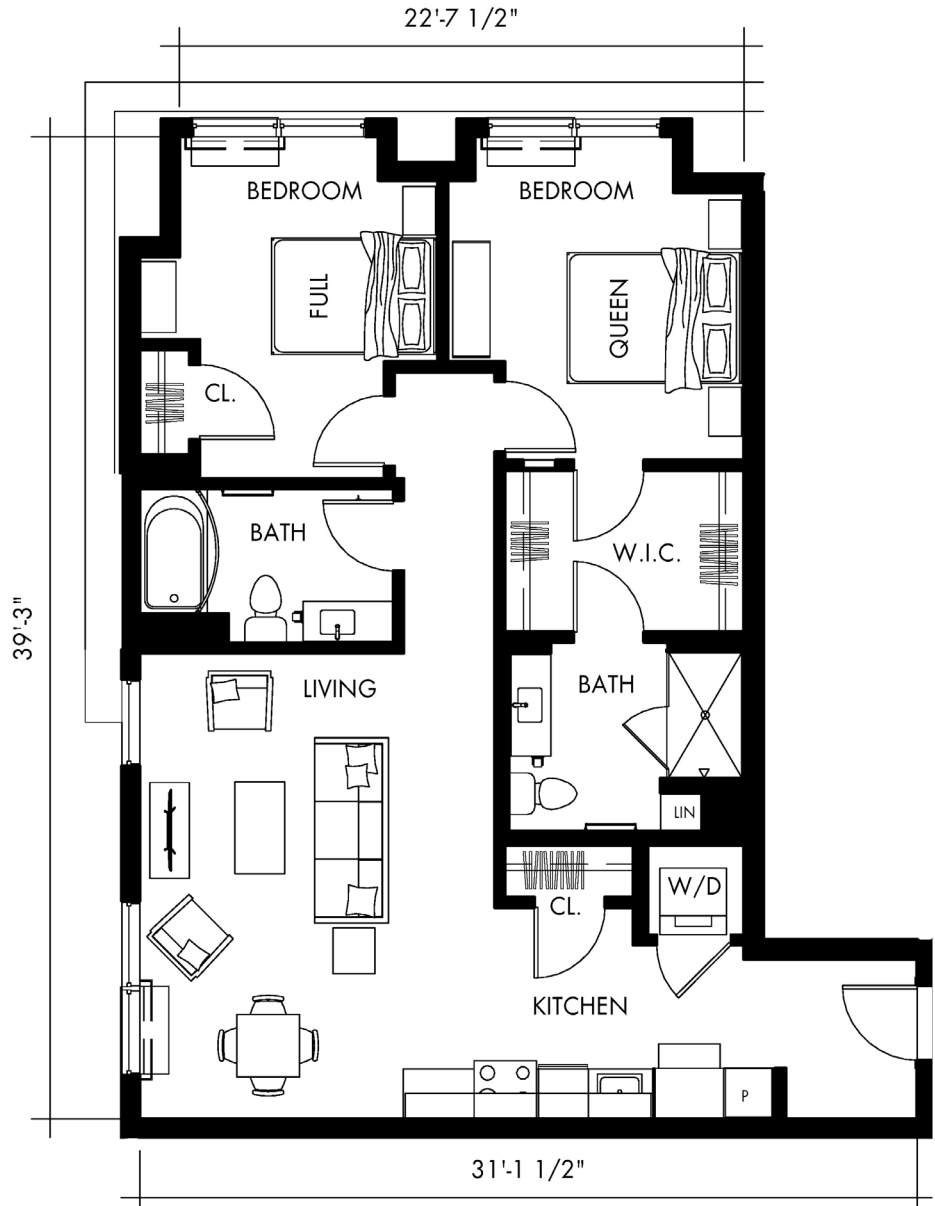

1010

APARTMENTS

1010APARTMENTS.COM
 @1010ALLENTOWN #LIVELOUD1010

Betal.2T

2 BEDROOM
 2 BATHROOM
 1,065 SF

- BATH 1 - 9' 11" X 6' 2"
- BATH 2 - 9' 5" X 7' 7"
- KITCHEN - 13' 6" X 6' 11 1/2"
- W.I.C. - 9' 7" X 6' 6"
- LIVING - 11' 5 1/2" X 18' 7 1/2"
- BEDROOM 1 - 11' 9 1/2" X 12' 9 1/2"
- BEDROOM 2 - 11' 10 1/2" X 12' 9 1/2"

610.841.2489 • 1010Allentown.com • 1010 Hamilton St.
 1010.PropertyWebsite.LandmarkCommunities@aptleasing.info

Leasing Office | 902 Hamilton Street | Allentown, PA 18101 | moveupdowntown.com

These floor plans are artist renderings, conceptual only, and based on current development plans which are subject to change without notice. Square footage and dimensions are approximate and may vary in actual building. Prices are subject to change without notice.