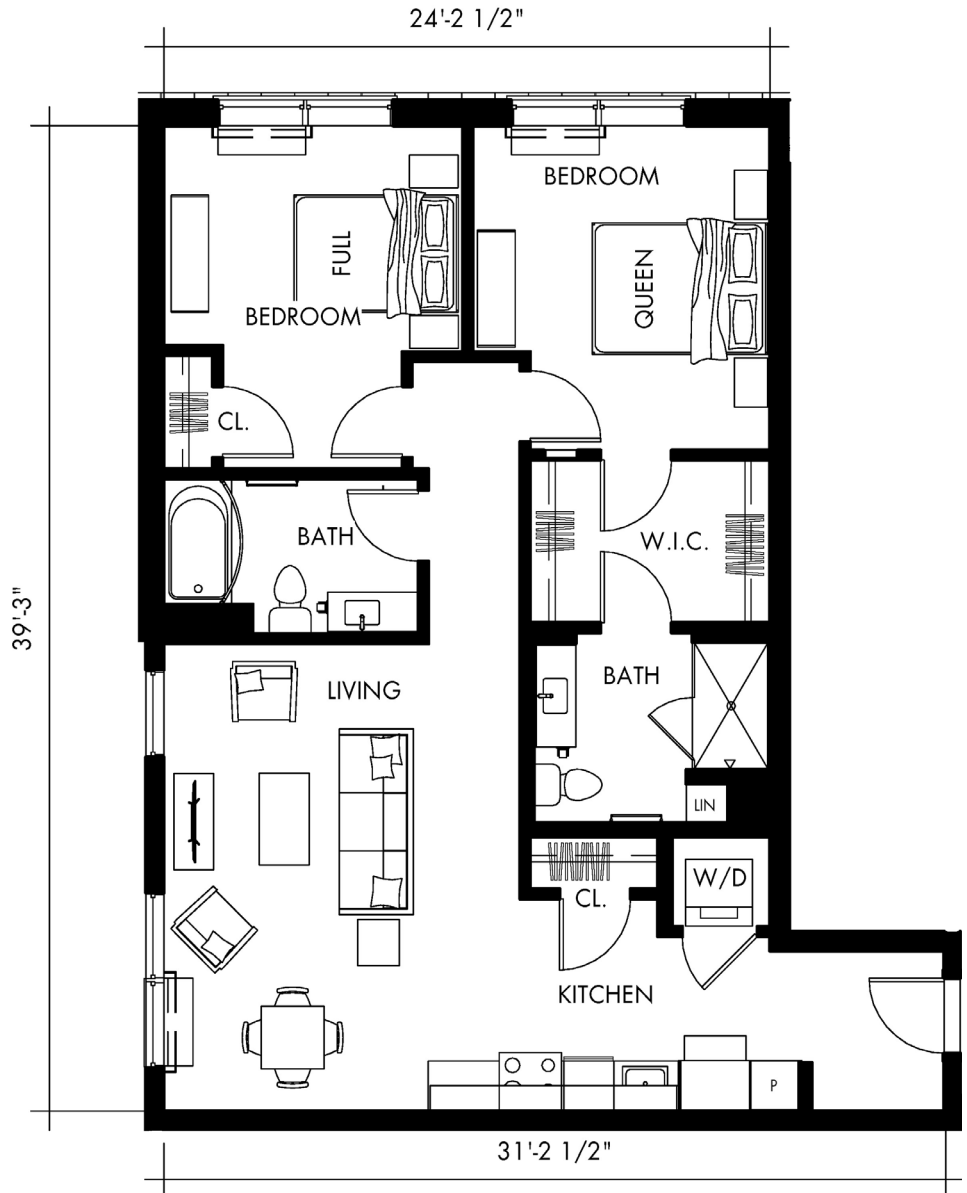

# 1010

APARTMENTS

1010APARTMENTS.COM  
@1010ALLENTOWN #LIVELOUD1010

## Beta T

2 BEDROOM  
2 BATHROOM  
1,090 SF

- BATH 1 - 10' 2" X 6' 2"
- BATH 2 - 9' 5" X 7' 7"
- KITCHEN - 13' 6" X 6' 11 1/2"
- W.I.C. - 9' 7" X 6' 6"
- LIVING - 11' 5 1/2" X 18' 7 1/2"
- BEDROOM 1 - 11' 9 1/2" X 12' 9 1/2"
- BEDROOM 2 - 11' 10 1/2" X 12' 9 1/2"

These floor plans are artist renderings, conceptual only, and based on current development plans which are subject to change without notice. Square footage and dimensions are approximate and may vary in actual building. Prices are subject to change without notice.