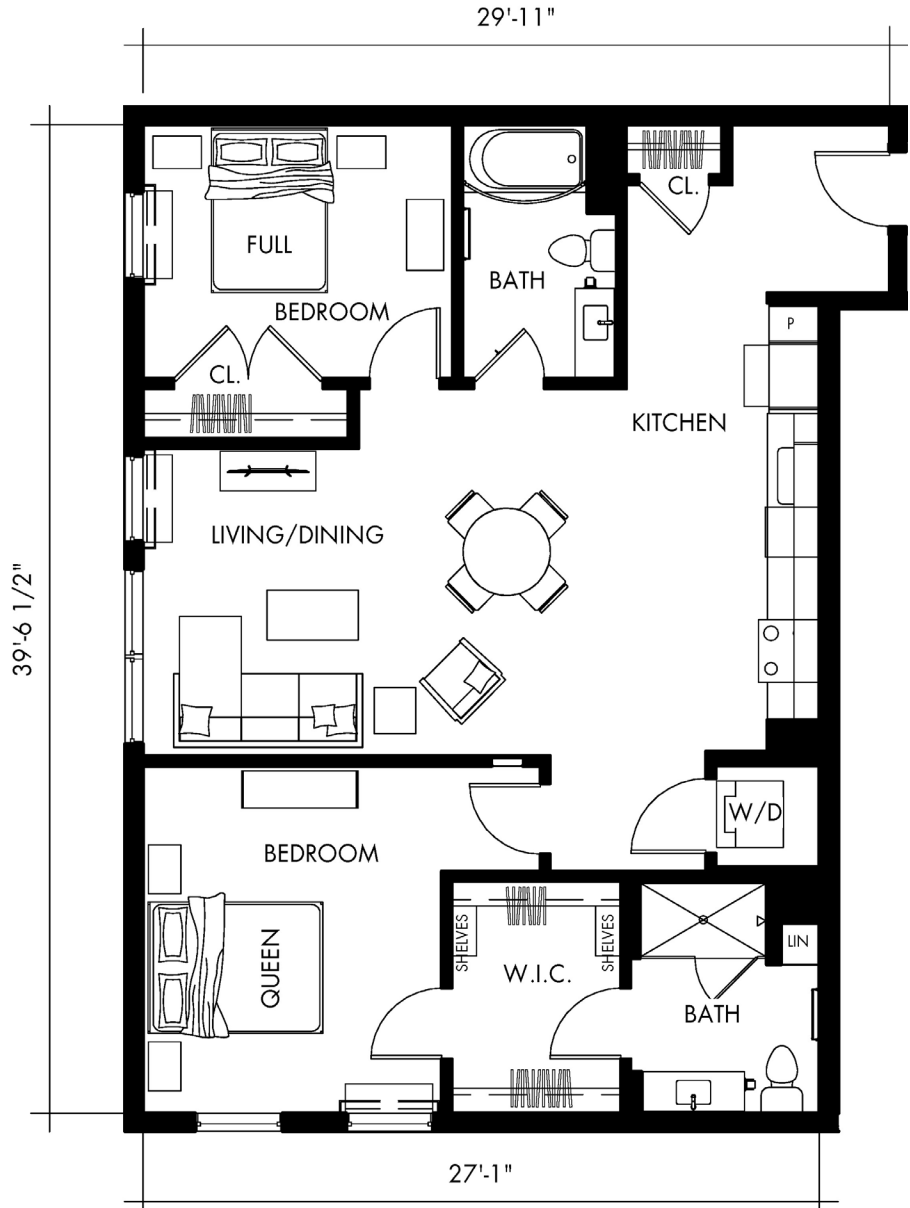

# 1010

APARTMENTS

1010APARTMENTS.COM  
 @1010ALLENTOWN #LIVELOUD1010

## Beta2T

2 BEDROOM  
 2 BATHROOM  
 1,175 SF

- BATH 1 - 6' 2" X 10' 2"
- BATH 2 - 7' 7" X 9' 3 1/2"
- KITCHEN - 9' 5 1/2" X 16' 8"
- W.I.C. - 6' 9 1/2" X 9' 3 1/2"
- LIVING/DINING - 19' 9" X 14' 9 1/2"
- BEDROOM 1 - 11' 9" X 10' 2"
- BEDROOM 2 - 11' 10" X 13' 8"