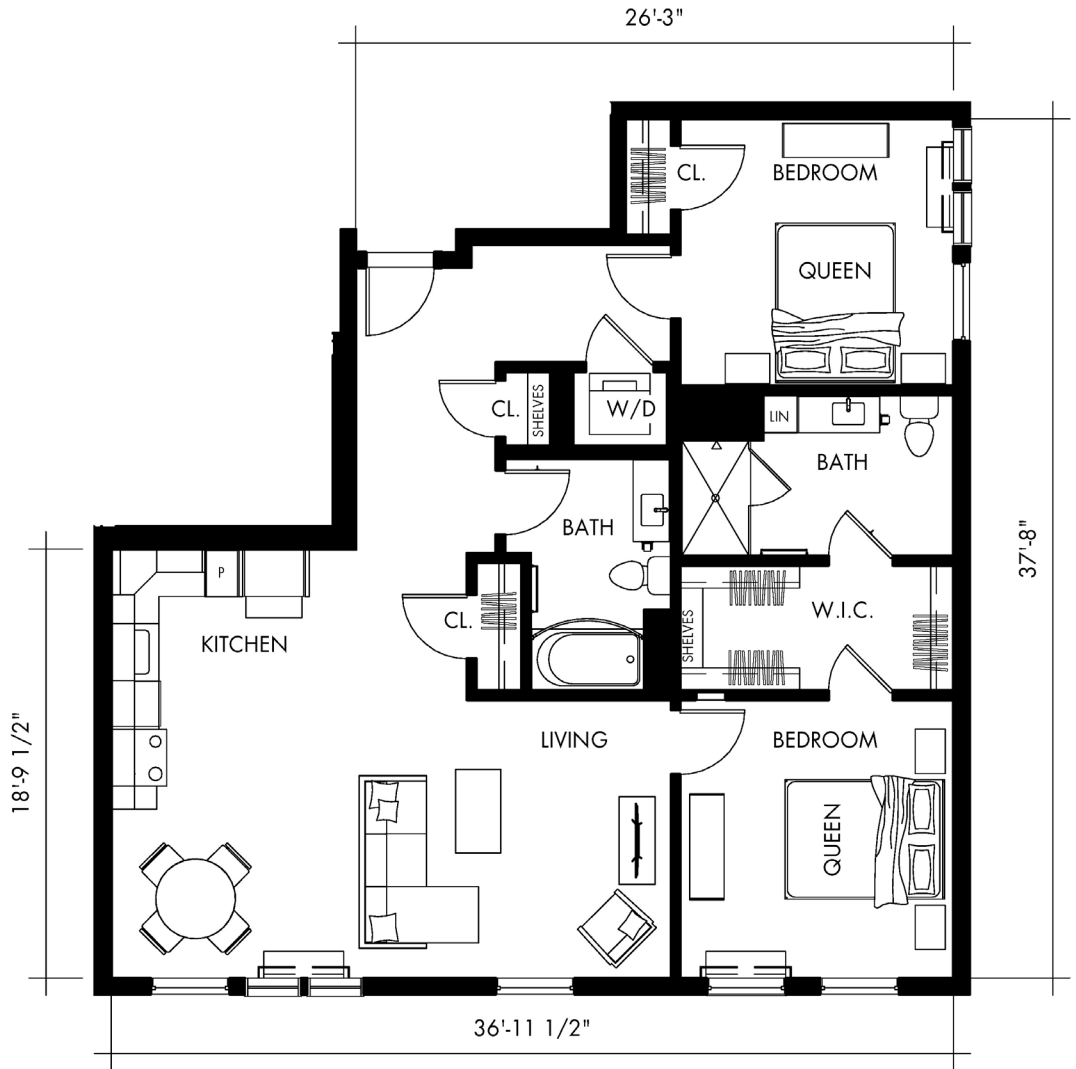

1010

APARTMENTS

1010APARTMENTS.COM
 @1010ALLENTOWN #LIVELOUD1010

Beta5T

2 BEDROOM
 2 BATHROOM
 1,228 SF

- BATH 1 - 6' 2" X 10' 2"
- BATH 2 - 11' 10" X 7' 1"
- KITCHEN - 9' 5 1/2" X 16' 8"
- W.I.C. - 11' 10" X 5' 6"
- LIVING - 13' 8 1/2" X 12'
- BEDROOM 1 - 11' 10" X 11' 8 1/2"
- BEDROOM 2 - 11' 10" X 12'