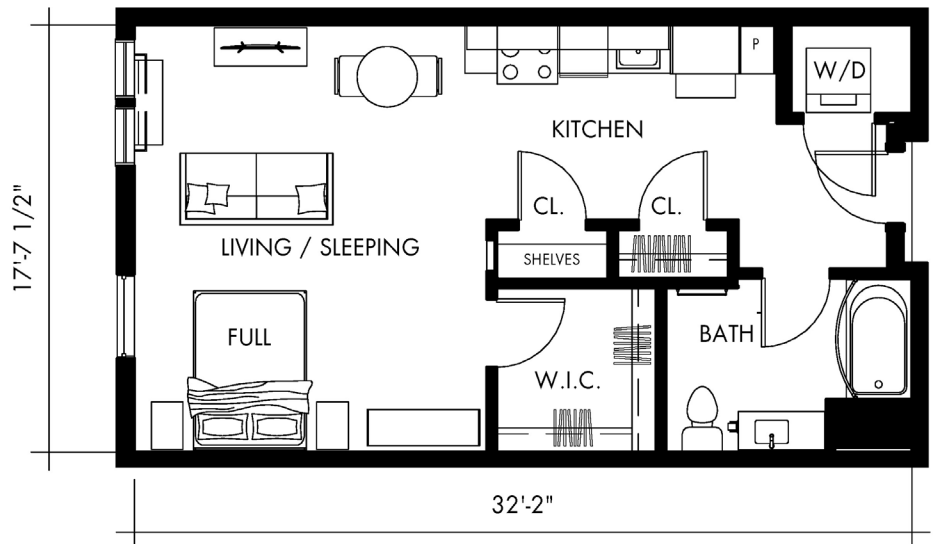

## DeltaT

STUDIO  
616 SF

BATH - 10' 2" X 7' 2"

KITCHEN - 12' 10 1/2" X 8' 2 1/2"

W.I.C. - 6' 7 1/2" X 6' 9 1/2"

LIVING/SLEEPING - 14' 5" X 17' 9"

CITY CENTER  
ALLENTOWN  
RESIDENTIAL

610.841.2489 • 1010Allentown.com • 1010 Hamilton St.  
1010.PropertyWebsite.LandmarkCommunities@aptleasing.info

Leasing Office | 902 Hamilton Street | Allentown, PA 18101 | [moveupdowntown.com](http://moveupdowntown.com)

These floor plans are artist renderings, conceptual only, and based on current development plans which are subject to change without notice. Square footage and dimensions are approximate and may vary in actual building. Prices are subject to change without notice.